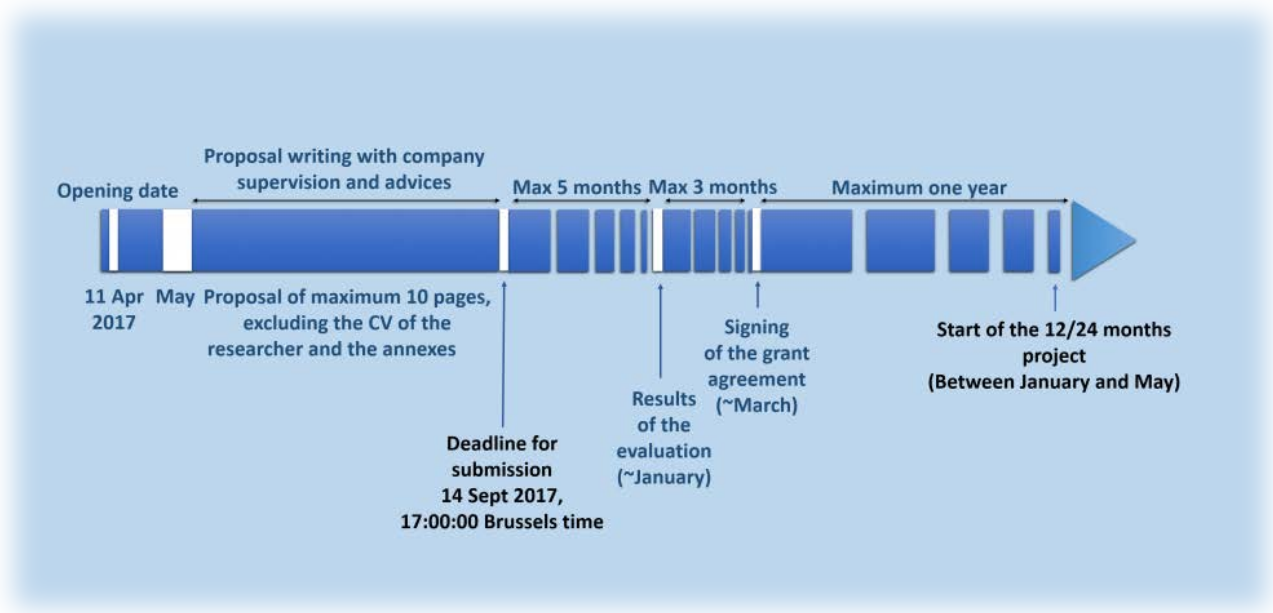

WHAT IS THE SALARY OF A H2020 IF INDIVIDUAL FELLOWSHIP?

The European Union contribution and rates under this action is summarized in the following table and cover:

- Living, mobility and family allowances (in case the researcher has family obligations) for the researcher
- Research, training and networking costs
- Management and indirect costs

Researcher unit cost		
Person/month		
Living Allowance	Mobility Allowance	Family Allowance
4650€	600€	500€

The gross salary is thus of ~ 5250€ (~ 3000€ net salary) for a researcher without family obligation and ~ 5750€ (~3300€ net salary) for a researcher with a family allowance.

Elvesys is an innovative and entrepreneurial company created by three former researchers wishing to promote entrepreneurship and cutting-edge research.

We are a rare mix between a private research lab and a start-up accelerator.

We are searching for excellent and motivated researchers aiming at being the pioneers of their domain to apply with us to this prestigious H2020-MSCA-IF-2017 Individual Fellowships.

For more information, please contact Lydie Jeux partnership@elvesys.com