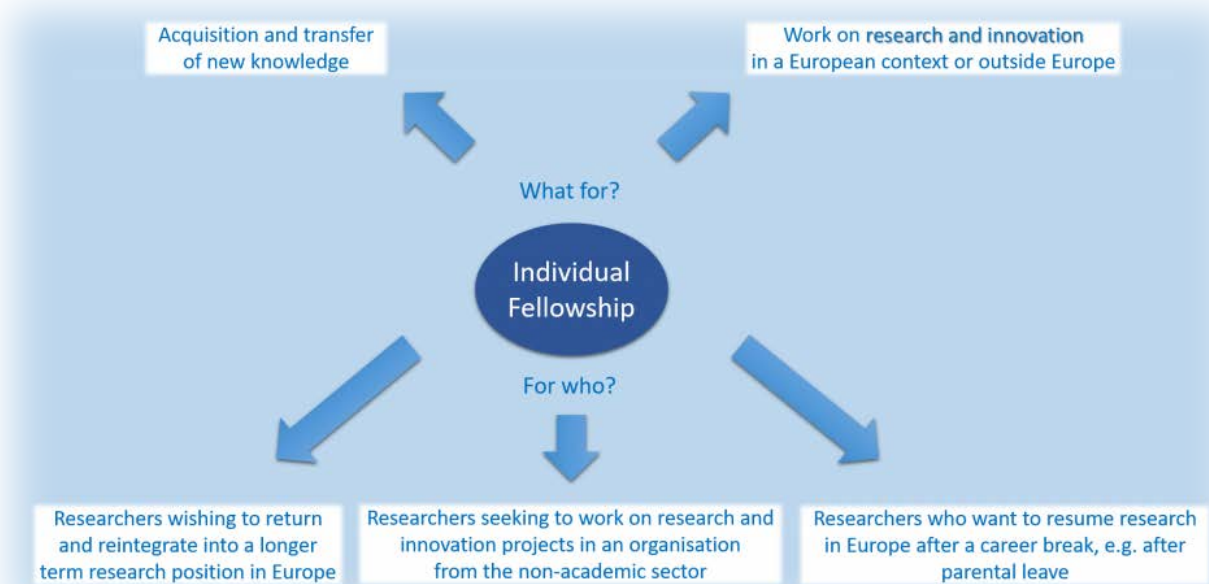

H2020-MSCA-IF-2017: INDIVIDUAL FELLOWSHIPS

WHAT ARE H2020-MSCA-IF-2017 INDIVIDUAL FELLOWSHIPS?

Scope : Support is foreseen for individual, trans-national fellowships awarded to the best or most promising researchers of any nationality, for employment in EU Member States or Associated Countries. It is based on an application made jointly by the researcher and the beneficiary in the academic or non-academic sectors.

WHERE DO H2020-MSCA-IF-2017 INDIVIDUAL FELLOWSHIPS TAKE PLACE?

European Fellowships are held in EU Member States or Associated Countries and are open to researchers either coming to Europe from any country in the world or moving within Europe. Global Fellowships are based on a secondment to a third country and a mandatory 12 months return period to a European host. Only one proposal per individual researcher is evaluated.